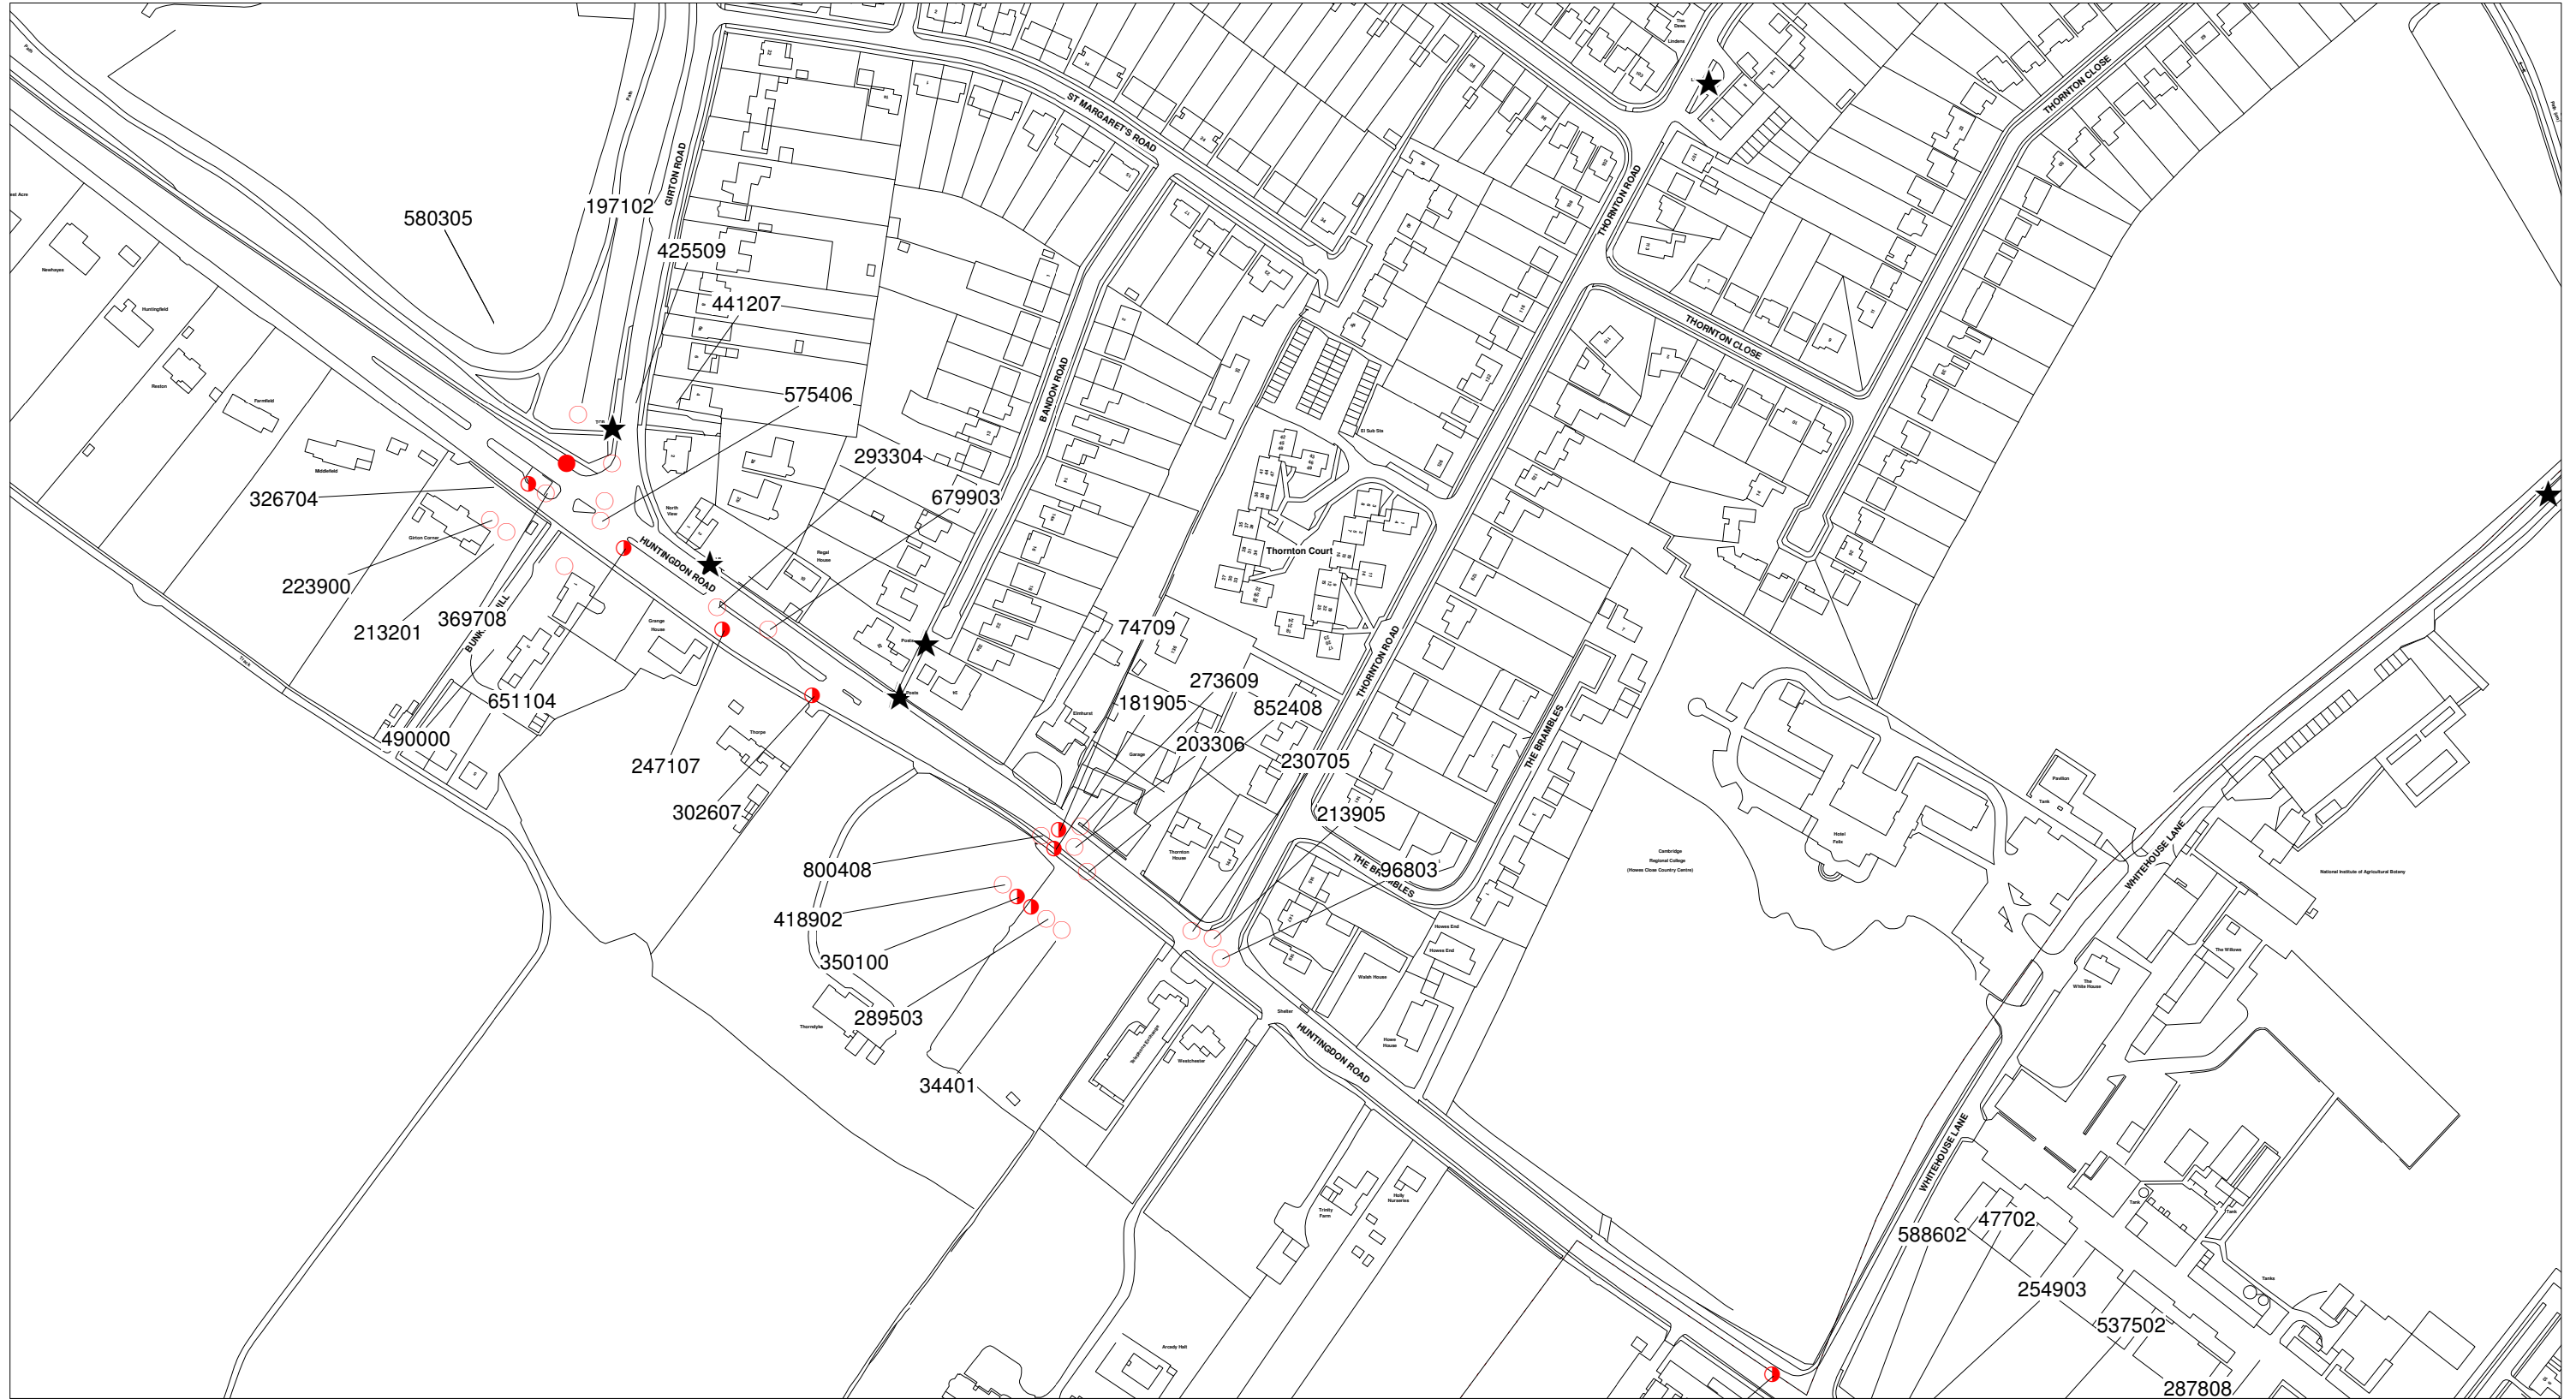

# Cambridgeshire County Council

HUNTINGDON ROAD FROM JUST NORTH OF STOREY'S WAY TO GIRTON CORNER JCT  
 2000 TO 2009 PLUS PROVISIONALLY TO THE END OF JUNE 2010

Verified Accidents ● Fatal ◐ Serious ○ Slight

Unverified Accidents ● Fatal ◐ Serious ○ Slight

Scale 1:2500

Date: 27 Aug 2010

Environment Services. Acting Executive Director: John Onslow, Cambridgeshire County Council, Cambridge